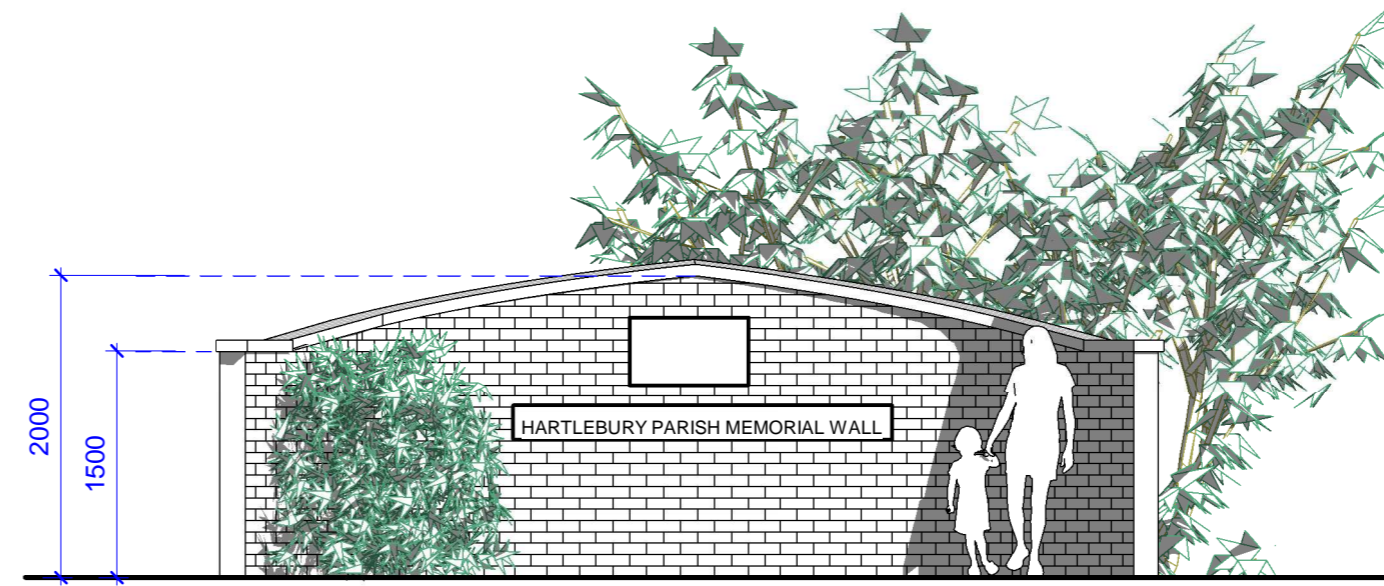

CURVED MEMORIAL WALL IDEA - WALL TO BE NO MORE THAN 2M HIGH

2 Front Elevation
1 : 50

1 Site Plan
1 : 100

PROJECT
PROPOSED MEMORIAL WALL

TITLE
**LAND AT HARTLEBURY PARISH HALL,
 WARESLEY COURT ROAD, HARTLEBURY**