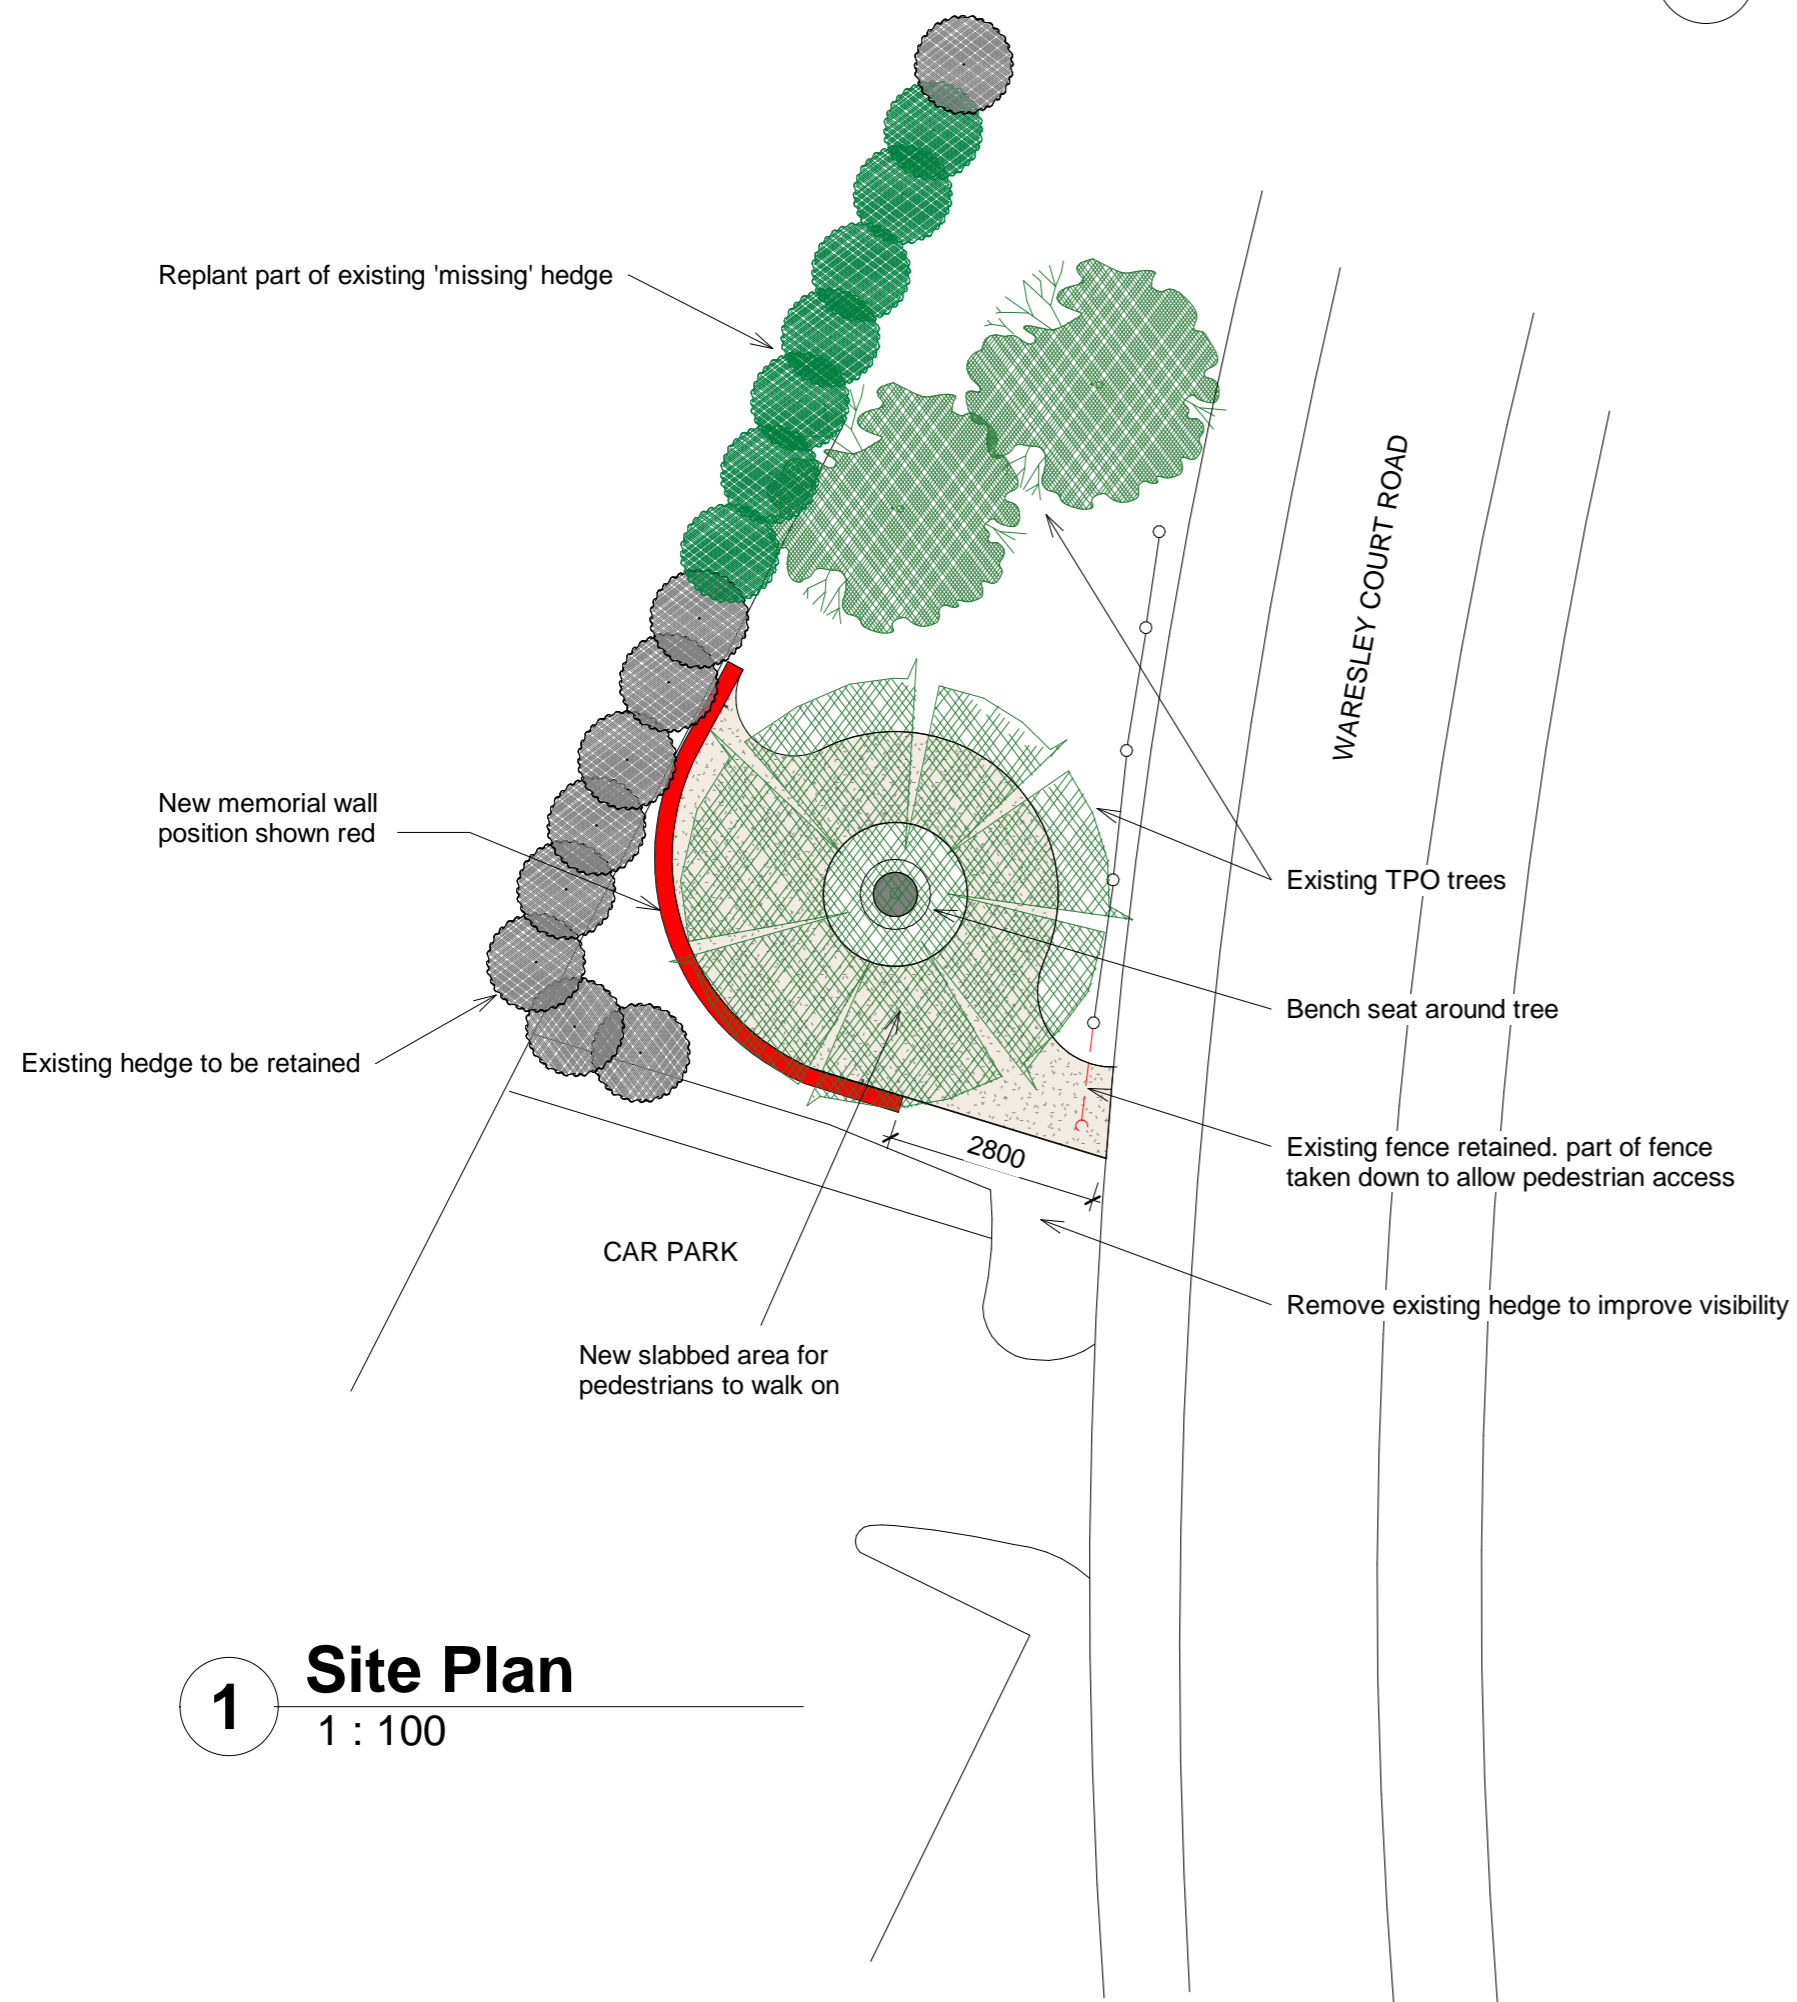

CURVED MEMORIAL WALL IDEA - WALL TO BE NO MORE THAN 2M HIGH

2 Front Elevation
1 : 50

1 Site Plan
1 : 100

PROJECT
PROPOSED MEMORIAL WALL

TITLE
**LAND AT HARTLEBURY PARISH HALL,
 WARESLEY COURT ROAD, HARTLEBURY**

CLIENT
HARTLEBURY PARISH COUNCIL

DRAWN BY JG	CHECKED BY SG	DATE 26/10/2022
SCALE (As indicated)		
DRAWING NUMBER 4319-01A		REV